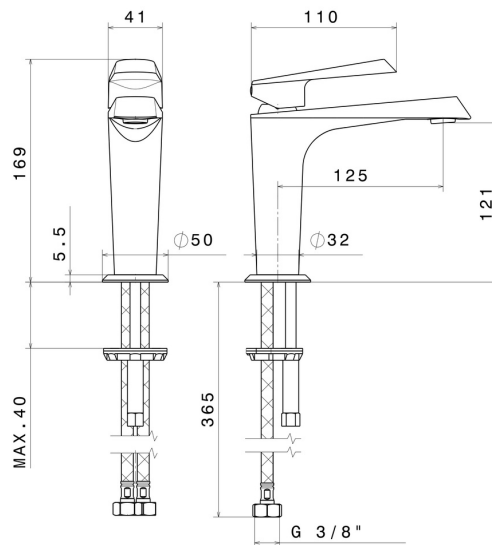

NIO

68912.59.066

Single lever basin mixer - finish PVD Brushed steel

Without pop-up waste set

PVD Brushed steel

FEATURES

Material	Brass
Technology	Save Water
Installation	Freestanding
Version	Standard
Hole type	Single hole
Control type	Single lever
Waste / Drain set	Without waste set
Water mixing	Mechanical

TECHNICAL DRAWING

AR Preview
try it in your home

More Details
on our [website](#)

NIO

68912.59.066

Single lever basin mixer - finish PVD Brushed steel

AVAILABLE FINISHES

59.066