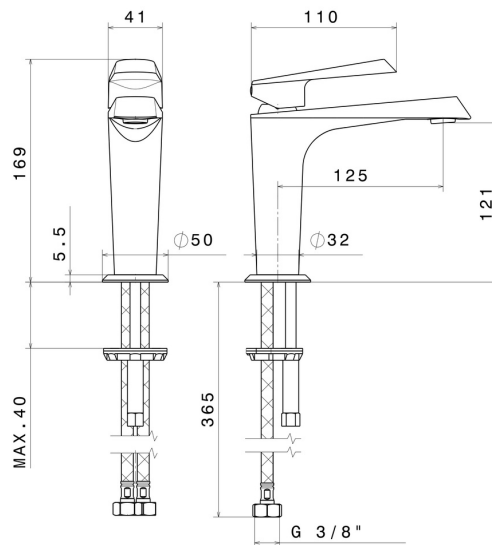

# NIO

**68912.59.097**

Single lever basin mixer - finish PVD Brushed Gold

Without pop-up waste set

PVD Brushed Gold

## FEATURES

Material	<b>Brass</b>
Technology	<b>Save Water</b>
Installation	<b>Freestanding</b>
Version	<b>Standard</b>
Hole type	<b>Single hole</b>
Control type	<b>Single lever</b>
Waste / Drain set	<b>Without waste set</b>
Water mixing	<b>Mechanical</b>

## TECHNICAL DRAWING

**NIO**

**68912.59.097**

Single lever basin mixer - finish PVD Brushed Gold

**AVAILABLE FINISHES**

---

**59.097**

PVD Brushed Gold