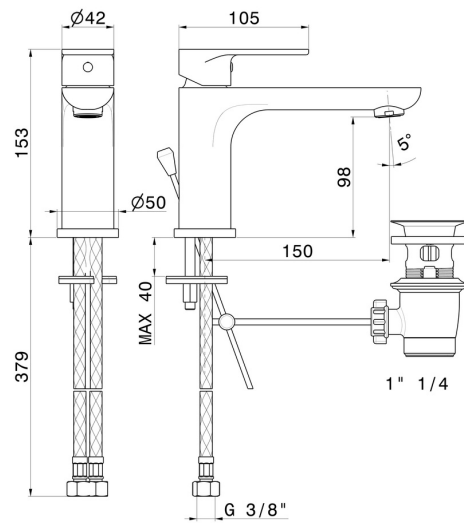

EXTRO

69309.01.093

Single lever basin mixer - finish Matt Black

FEATURES

- | | |
|-------------------|-----------------------|
| Material | Brass |
| Technology | Save Water |
| Installation | Freestanding |
| Spout | Long spout |
| Hole type | Single hole |
| Control type | Single lever |
| Waste / Drain set | With waste set |
| Water mixing | Mechanical |

TECHNICAL DRAWING

AR Preview
try it in your home

More Details
on our [website](#)

EXTRO

69309.01.093

Single lever basin mixer - finish Matt Black

AVAILABLE FINISHES

01.093