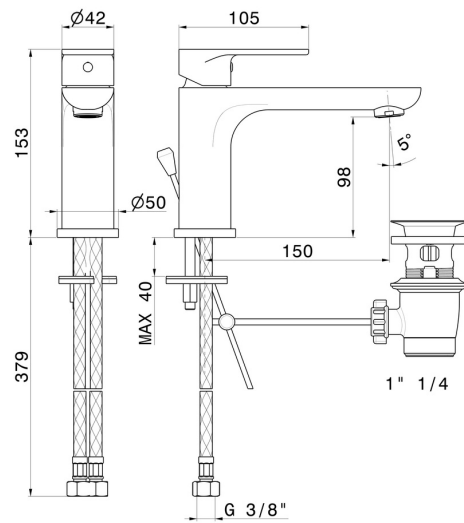

EXTRO

69309.21.018

Single lever basin mixer - finish Chrome

Chrome

FEATURES

Material	Brass
Technology	Save Water
Installation	Freestanding
Spout	Long spout
Hole type	Single hole
Control type	Single lever
Waste / Drain set	With waste set
Water mixing	Mechanical

TECHNICAL DRAWING

EXTRO

69309.21.018

Single lever basin mixer - finish Chrome

AVAILABLE FINISHES

21.018

Chrome

01.093