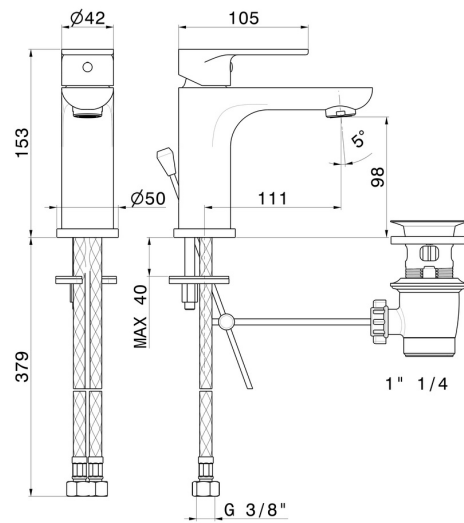

EXTRO

69310.01.093

Single lever basin mixer - finish Matt Black

FEATURES

- | | |
|-------------------|-----------------------|
| Material | Brass |
| Technology | Save Water |
| Installation | Freestanding |
| Hole type | Single hole |
| Control type | Single lever |
| Waste / Drain set | With waste set |
| Water mixing | Mechanical |

TECHNICAL DRAWING

AR Preview
try it in your home

More Details
on our [website](#)

EXTRO

69310.01.093

Single lever basin mixer - finish Matt Black

AVAILABLE FINISHES

01.093