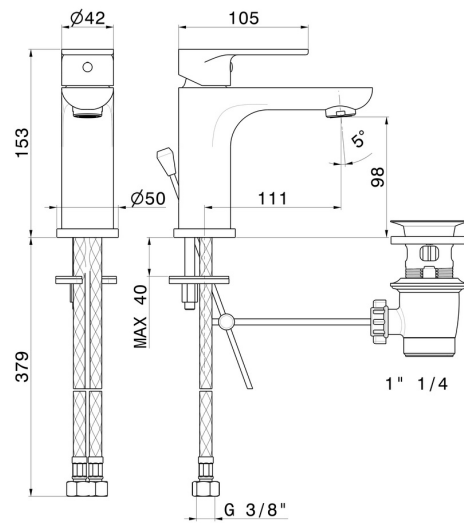

# EXTRO

**69310.21.018**

Single lever basin mixer - finish Chrome

Chrome

## FEATURES

- |                   |                       |
|-------------------|-----------------------|
| Material          | <b>Brass</b>          |
| Technology        | <b>Save Water</b>     |
| Installation      | <b>Freestanding</b>   |
| Hole type         | <b>Single hole</b>    |
| Control type      | <b>Single lever</b>   |
| Waste / Drain set | <b>With waste set</b> |
| Water mixing      | <b>Mechanical</b>     |

## TECHNICAL DRAWING

**AR Preview**  
try it in your home

**More Details**  
on our [website](#)

**EXTRO**

**69310.21.018**

Single lever basin mixer - finish Chrome

**AVAILABLE FINISHES**

---