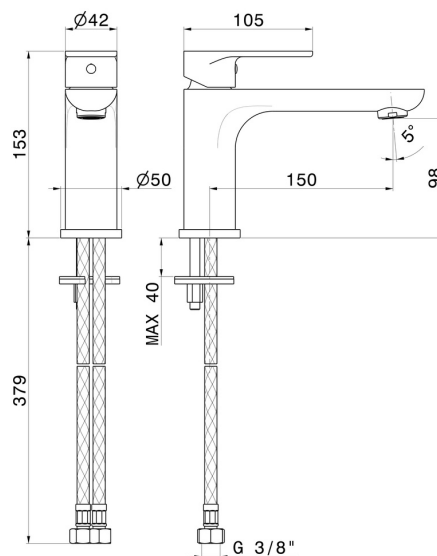

# EXTRO

**69311.01.093**

Single lever basin mixer - finish Matt Black

Without pop-up waste set

## FEATURES

Material	<b>Brass</b>
Technology	<b>Save Water</b>
Installation	<b>Freestanding</b>
Spout	<b>Long spout</b>
Hole type	<b>Single hole</b>
Control type	<b>Single lever</b>
Waste / Drain set	<b>Without waste set</b>
Water mixing	<b>Mechanical</b>

## TECHNICAL DRAWING

**EXTRO**

**69311.01.093**

Single lever basin mixer - finish Matt Black

**AVAILABLE FINISHES**

---

**01.093**

Matt Black