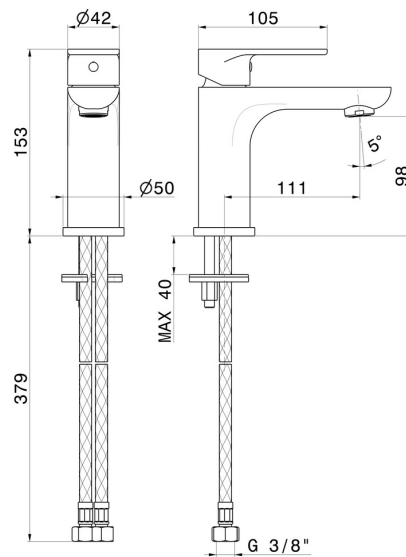

# EXTRO

**69312.01.093**

Single lever basin mixer - finish Matt Black

Without pop-up waste set

## FEATURES

Material	<b>Brass</b>
Technology	<b>Save Water</b>
Installation	<b>Freestanding</b>
Hole type	<b>Single hole</b>
Control type	<b>Single lever</b>
Waste / Drain set	<b>Without waste set</b>
Water mixing	<b>Mechanical</b>

## TECHNICAL DRAWING

**EXTRO**

**69312.01.093**

Single lever basin mixer - finish Matt Black

**AVAILABLE FINISHES**

---

**01.093**

Matt Black