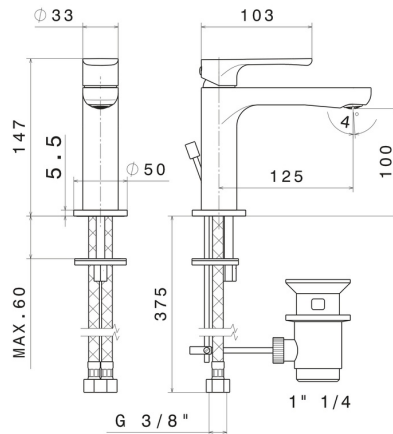

LINFA II

69410.01.014

Single lever basin mixer - finish Matt White

FEATURES

- | | |
|-------------------|-----------------------|
| Material | Brass |
| Technology | Save Water |
| Installation | Freestanding |
| Version | Standard |
| Hole type | Single hole |
| Control type | Single lever |
| Waste / Drain set | With waste set |
| Water mixing | Mechanical |

TECHNICAL DRAWING

 **AR Preview**
try it in your home

More Details
on our [website](#)

LINFA II

69410.01.014

Single lever basin mixer - finish Matt White

AVAILABLE FINISHES

01.014