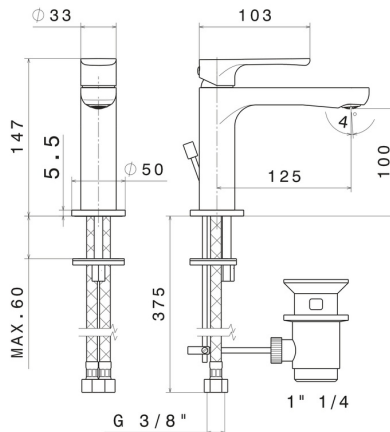

LINFA II

69410.01.093

Single lever basin mixer - finish Matt Black

FEATURES

Material	Brass
Technology	Save Water
Installation	Freestanding
Version	Standard
Hole type	Single hole
Control type	Single lever
Waste / Drain set	With waste set
Water mixing	Mechanical

TECHNICAL DRAWING

LINFA II

69410.01.093

Single lever basin mixer - finish Matt Black

AVAILABLE FINISHES

01.093

Matt Black

01.014