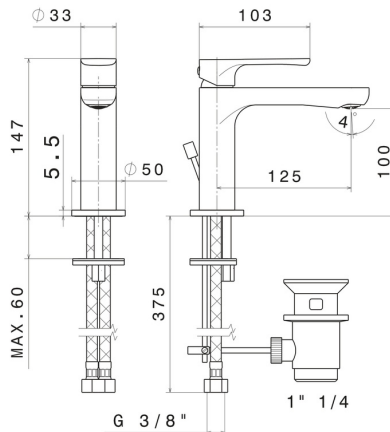

# LINFA II

**69410.21.018**

Single lever basin mixer - finish Chrome

Chrome

## FEATURES

- |                   |                       |
|-------------------|-----------------------|
| Material          | <b>Brass</b>          |
| Technology        | <b>Save Water</b>     |
| Installation      | <b>Freestanding</b>   |
| Version           | <b>Standard</b>       |
| Hole type         | <b>Single hole</b>    |
| Control type      | <b>Single lever</b>   |
| Waste / Drain set | <b>With waste set</b> |
| Water mixing      | <b>Mechanical</b>     |

## TECHNICAL DRAWING

AR Preview  
try it in your home

More Details  
on our [website](#)

**LINFA II**

**69410.21.018**

Single lever basin mixer - finish Chrome

**AVAILABLE FINISHES**

---