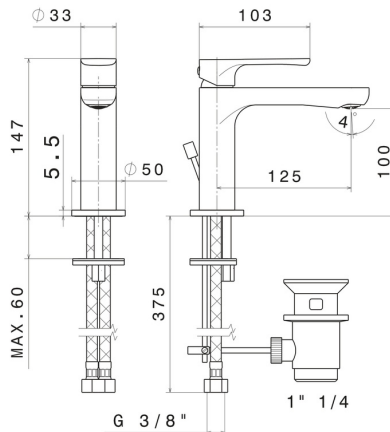

LINFA II

69410.M0.070

Single lever basin mixer - finish Titanium Satin

Titanium Satin

FEATURES

- | | |
|-------------------|-----------------------|
| Material | Brass |
| Technology | Save Water |
| Installation | Freestanding |
| Version | Standard |
| Hole type | Single hole |
| Control type | Single lever |
| Waste / Drain set | With waste set |
| Water mixing | Mechanical |

TECHNICAL DRAWING

AR Preview
try it in your home

More Details
on our [website](#)

LINFA II

69410.M0.070

Single lever basin mixer - finish Titanium Satin

AVAILABLE FINISHES

M0.070