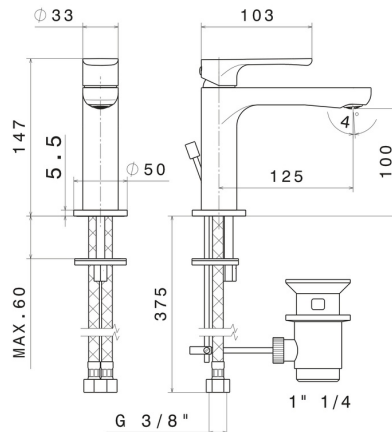

TECHNICAL DRAWING

AR Preview
try it in your home

More Details
on our [website](#)