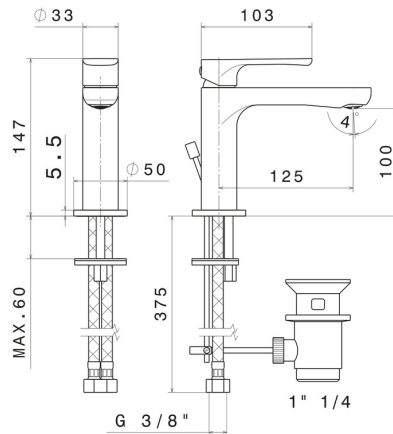

# LINFA II

**69410.M0.075**

Single lever basin mixer - finish Copper Glossy

Copper Glossy

## FEATURES

- |                   |                       |
|-------------------|-----------------------|
| Material          | <b>Brass</b>          |
| Technology        | <b>Save Water</b>     |
| Installation      | <b>Freestanding</b>   |
| Version           | <b>Standard</b>       |
| Hole type         | <b>Single hole</b>    |
| Control type      | <b>Single lever</b>   |
| Waste / Drain set | <b>With waste set</b> |
| Water mixing      | <b>Mechanical</b>     |

## TECHNICAL DRAWING

 **AR Preview**  
try it in your home

**More Details**  
on our [website](#)

**LINFA II**

**69410.M0.075**

Single lever basin mixer - finish Copper Glossy

**AVAILABLE FINISHES**

---