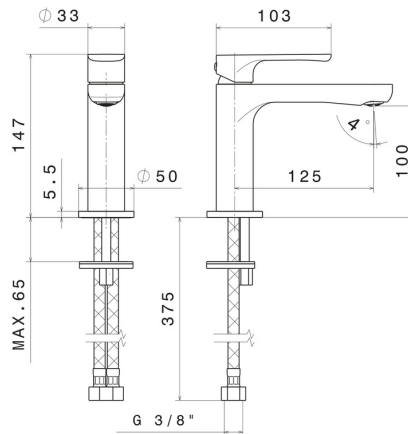

LINFA II

69412.01.014

Single lever basin mixer - finish Matt White

Without pop-up waste set

FEATURES

- | | |
|-------------------|--------------------------|
| Material | Brass |
| Technology | Save Water |
| Installation | Freestanding |
| Version | Standard |
| Hole type | Single hole |
| Control type | Single lever |
| Waste / Drain set | Without waste set |
| Water mixing | Mechanical |

TECHNICAL DRAWING

 **AR Preview**
try it in your home

More Details
on our [website](#)

LINFA II

69412.01.014

Single lever basin mixer - finish Matt White

AVAILABLE FINISHES

01.014