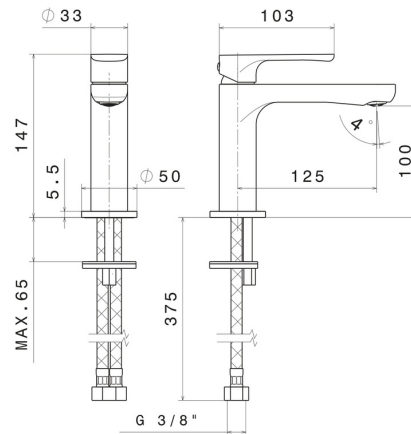

LINFA II

69412.21.018

Single lever basin mixer - finish Chrome

Without pop-up waste set

FEATURES

- | | |
|-------------------|--------------------------|
| Material | Brass |
| Technology | Save Water |
| Installation | Freestanding |
| Version | Standard |
| Hole type | Single hole |
| Control type | Single lever |
| Waste / Drain set | Without waste set |
| Water mixing | Mechanical |

TECHNICAL DRAWING

 **AR Preview**
try it in your home

More Details
on our [website](#)

LINFA II

69412.21.018

Single lever basin mixer - finish Chrome

AVAILABLE FINISHES

21.018