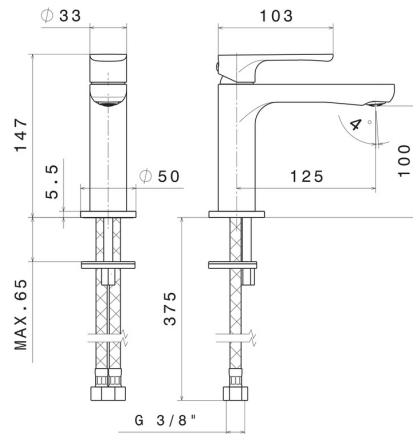

TECHNICAL DRAWING

AR Preview
try it in your home

More Details
on our [website](#)