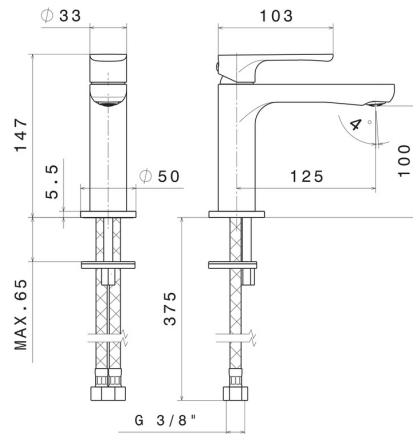

LINFA II

69412.M0.071

Single lever basin mixer - finish Gold Satin
Without pop-up waste set

FEATURES

- | | |
|-------------------|--------------------------|
| Material | Brass |
| Technology | Save Water |
| Installation | Freestanding |
| Version | Standard |
| Hole type | Single hole |
| Control type | Single lever |
| Waste / Drain set | Without waste set |
| Water mixing | Mechanical |

TECHNICAL DRAWING

 **AR Preview**
try it in your home

More Details
on our [website](#)

LINFA II

69412.M0.071

Single lever basin mixer - finish Gold Satin

AVAILABLE FINISHES

M0.071