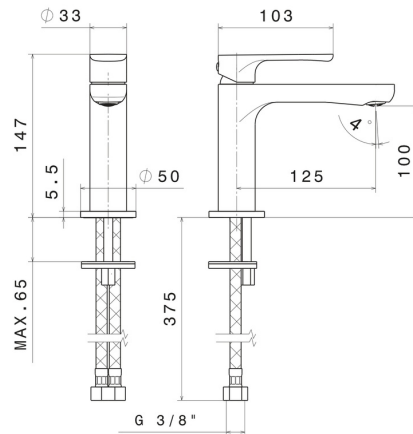

LINFA II

69412.M0.072

Single lever basin mixer - finish Copper Satin

Without pop-up waste set

FEATURES

- | | |
|-------------------|--------------------------|
| Material | Brass |
| Technology | Save Water |
| Installation | Freestanding |
| Version | Standard |
| Hole type | Single hole |
| Control type | Single lever |
| Waste / Drain set | Without waste set |
| Water mixing | Mechanical |

TECHNICAL DRAWING

 **AR Preview**
try it in your home

More Details
on our [website](#)

LINFA II

69412.M0.072

Single lever basin mixer - finish Copper Satin

AVAILABLE FINISHES

M0.072