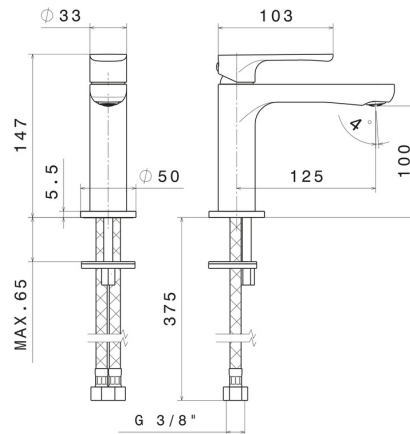

LINFA II

69412.M0.075

Single lever basin mixer - finish Copper Glossy

Without pop-up waste set

FEATURES

- | | |
|-------------------|--------------------------|
| Material | Brass |
| Technology | Save Water |
| Installation | Freestanding |
| Version | Standard |
| Hole type | Single hole |
| Control type | Single lever |
| Waste / Drain set | Without waste set |
| Water mixing | Mechanical |

TECHNICAL DRAWING

 **AR Preview**
try it in your home

More Details
on our [website](#)

LINFA II

69412.M0.075

Single lever basin mixer - finish Copper Glossy

AVAILABLE FINISHES

M0.075