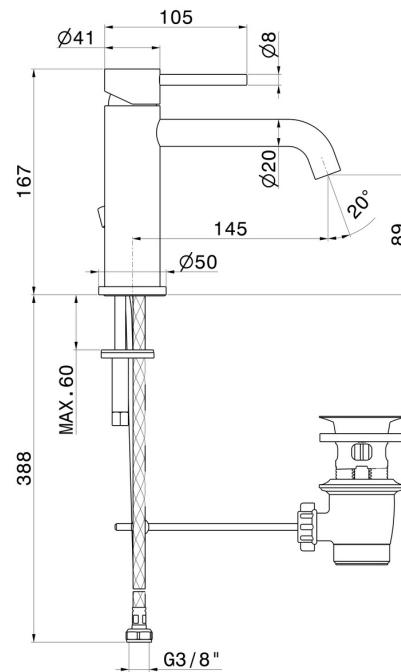

# X-STEEL 316

**69610X.59.067**

Single lever basin mixer - finish PVD Brushed Copper Bronze

PVD Brushed Copper Bronze

## FEATURES

Material	<b>Stainless Steel</b>
Technology	<b>Save Water</b>
Installation	<b>Freestanding</b>
Version	<b>Standard</b>
Hole type	<b>Single hole</b>
Control type	<b>Single lever</b>
Waste / Drain set	<b>With waste set</b>
Water mixing	<b>Mechanical</b>

## TECHNICAL DRAWING

**X-STEEL 316**

**69610X.59.067**

Single lever basin mixer - finish PVD Brushed Copper Bronze

**AVAILABLE FINISHES**

---

**59.067**

PVD Brushed Copper Bronze