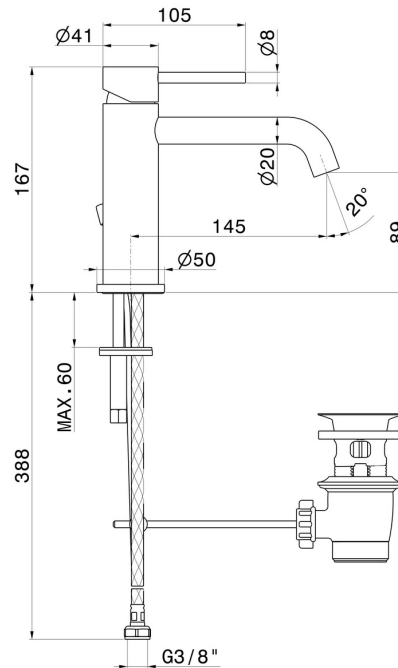

X-STEEL 316

69610X.59.097

Single lever basin mixer - finish PVD Brushed Gold

PVD Brushed Gold

FEATURES

Material	Stainless Steel
Technology	Save Water
Installation	Freestanding
Version	Standard
Hole type	Single hole
Control type	Single lever
Waste / Drain set	With waste set
Water mixing	Mechanical

TECHNICAL DRAWING

 **AR Preview**
try it in your home

More Details
on our [website](#)

X-STEEL 316

69610X.59.097

Single lever basin mixer - finish PVD Brushed Gold

AVAILABLE FINISHES

59.097