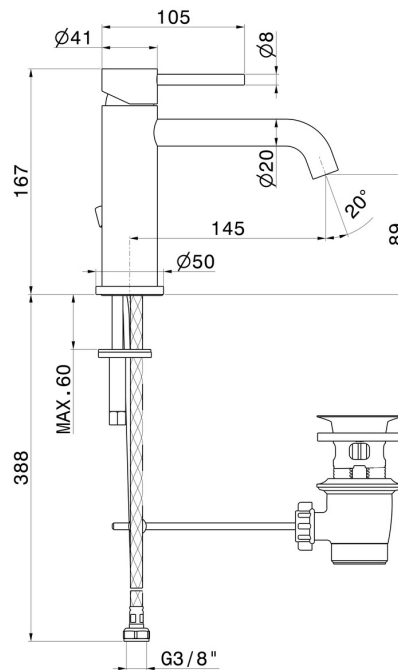

# X-STEEL 316

**69610X.59.098**

Single lever basin mixer - finish PVD Brushed Pale Gold

PVD Brushed Pale Gold

## FEATURES

Material	<b>Stainless Steel</b>
Technology	<b>Save Water</b>
Installation	<b>Freestanding</b>
Version	<b>Standard</b>
Hole type	<b>Single hole</b>
Control type	<b>Single lever</b>
Waste / Drain set	<b>With waste set</b>
Water mixing	<b>Mechanical</b>

## TECHNICAL DRAWING

 **AR Preview**  
try it in your home

**More Details**  
on our [website](#)

**X-STEEL 316**

**69610X.59.098**

Single lever basin mixer - finish PVD Brushed Pale Gold

**AVAILABLE FINISHES**