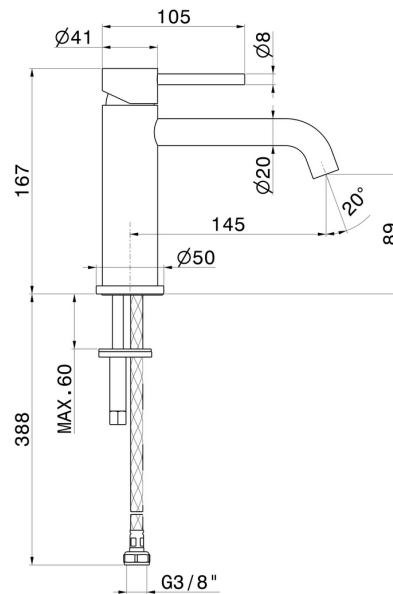

X-STEEL 316

69612X.59.064

Single lever basin mixer - finish PVD Brushed Gun Metal

Without pop-up waste set

PVD Brushed Gun Metal

FEATURES

Material	Stainless Steel
Technology	Save Water
Installation	Freestanding
Version	Standard
Hole type	Single hole
Control type	Single lever
Waste / Drain set	Without waste set
Water mixing	Mechanical

TECHNICAL DRAWING

X-STEEL 316

69612X.59.064

Single lever basin mixer - finish PVD Brushed Gun Metal

AVAILABLE FINISHES

59.064

PVD Brushed Gun Metal

50.050