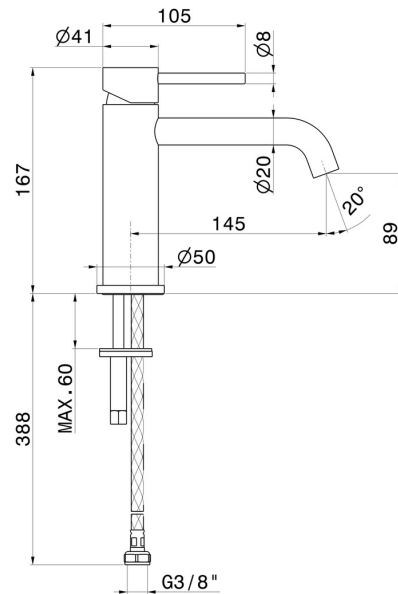

# X-STEEL 316

**69612X.59.067**

Single lever basin mixer - finish PVD Brushed Copper Bronze

Without pop-up waste set

PVD Brushed Copper Bronze

## FEATURES

Material	<b>Stainless Steel</b>
Technology	<b>Save Water</b>
Installation	<b>Freestanding</b>
Version	<b>Standard</b>
Hole type	<b>Single hole</b>
Control type	<b>Single lever</b>
Waste / Drain set	<b>Without waste set</b>
Water mixing	<b>Mechanical</b>

## TECHNICAL DRAWING

**X-STEEL 316**

**69612X.59.067**

Single lever basin mixer - finish PVD Brushed Copper Bronze

**AVAILABLE FINISHES**

---

**59.067**

PVD Brushed Copper Bronze