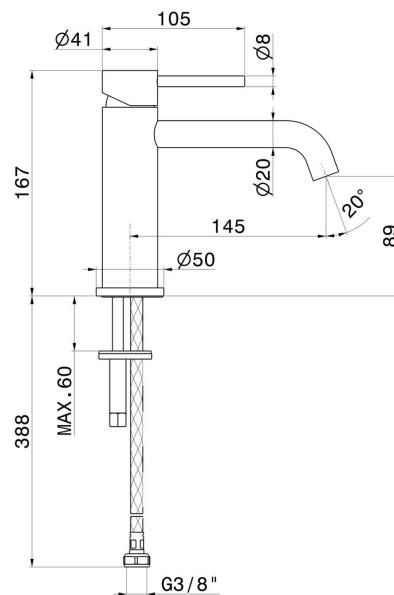

# X-STEEL 316

**69612X.59.097**

Single lever basin mixer - finish PVD Brushed Gold

Without pop-up waste set

PVD Brushed Gold

## FEATURES

Material	<b>Stainless Steel</b>
Technology	<b>Save Water</b>
Installation	<b>Freestanding</b>
Version	<b>Standard</b>
Hole type	<b>Single hole</b>
Control type	<b>Single lever</b>
Waste / Drain set	<b>Without waste set</b>
Water mixing	<b>Mechanical</b>

## TECHNICAL DRAWING

**X-STEEL 316**

**69612X.59.097**

Single lever basin mixer - finish PVD Brushed Gold

**AVAILABLE FINISHES**

---

**59.097**

PVD Brushed Gold