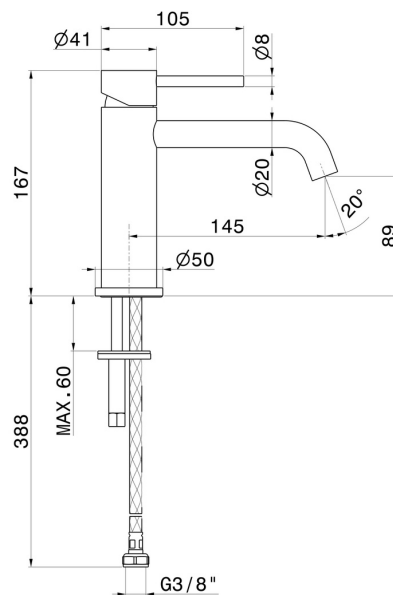

# X-STEEL 316

**69612X.59.098**

Single lever basin mixer - finish PVD Brushed Pale Gold

Without pop-up waste set

PVD Brushed Pale Gold

## FEATURES

Material	<b>Stainless Steel</b>
Technology	<b>Save Water</b>
Installation	<b>Freestanding</b>
Version	<b>Standard</b>
Hole type	<b>Single hole</b>
Control type	<b>Single lever</b>
Waste / Drain set	<b>Without waste set</b>
Water mixing	<b>Mechanical</b>

## TECHNICAL DRAWING

**X-STEEL 316**

**69612X.59.098**

Single lever basin mixer - finish PVD Brushed Pale Gold

**AVAILABLE FINISHES**

---

**59.098**

PVD Brushed Pale Gold