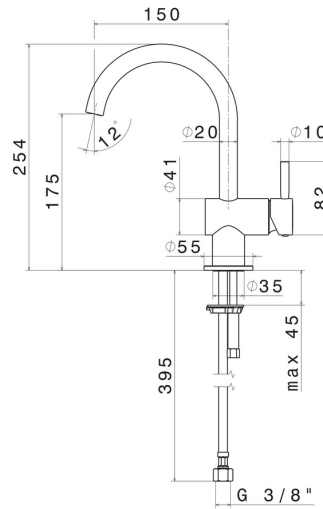

BLINK

70812.01.093

Single lever basin mixer - finish Matt Black

Without pop-up waste set

FEATURES

- Material **Brass**
- Technology **Save Water**
- Installation **Freestanding**
- Hole type **Single hole**
- Waste / Drain set **Without waste set**
- Water mixing **Mechanical**

TECHNICAL DRAWING

AR Preview
try it in your home

More Details
on our [website](#)

BLINK

70812.01.093

Single lever basin mixer - finish Matt Black

AVAILABLE FINISHES

01.093