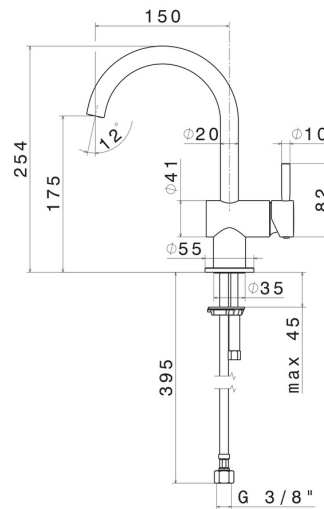

BLINK

70812.21.018

Single lever basin mixer - finish Chrome

Without pop-up waste set

Chrome

FEATURES

- | | |
|-------------------|--------------------------|
| Material | Brass |
| Technology | Save Water |
| Installation | Freestanding |
| Hole type | Single hole |
| Waste / Drain set | Without waste set |
| Water mixing | Mechanical |

TECHNICAL DRAWING

 **AR Preview**
try it in your home

More Details
on our [website](#)

BLINK

70812.21.018

Single lever basin mixer - finish Chrome

AVAILABLE FINISHES

21.018