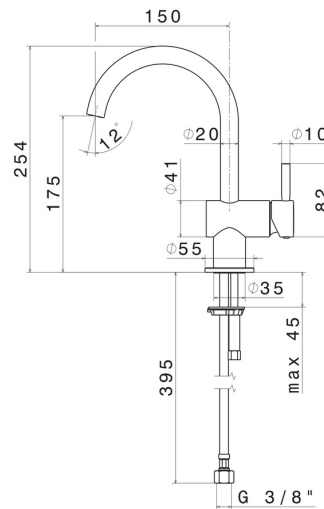

BLINK

70812.47.083

Single lever basin mixer - finish Groove Bronze

Without pop-up waste set

Groove Bronze

FEATURES

- | | |
|-------------------|--------------------------|
| Material | Brass |
| Technology | Save Water |
| Installation | Freestanding |
| Hole type | Single hole |
| Waste / Drain set | Without waste set |
| Water mixing | Mechanical |

TECHNICAL DRAWING

AR Preview
try it in your home

More Details
on our [website](#)

BLINK

70812.47.083

Single lever basin mixer - finish Groove Bronze

AVAILABLE FINISHES

47.083