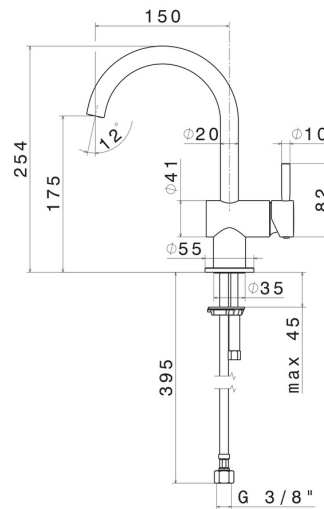

TECHNICAL DRAWING

AR Preview
try it in your home

More Details
on our [website](#)