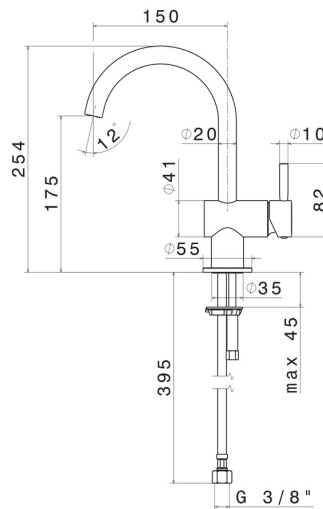

TECHNICAL DRAWING

AR Preview
try it in your home

More Details
on our [website](#)