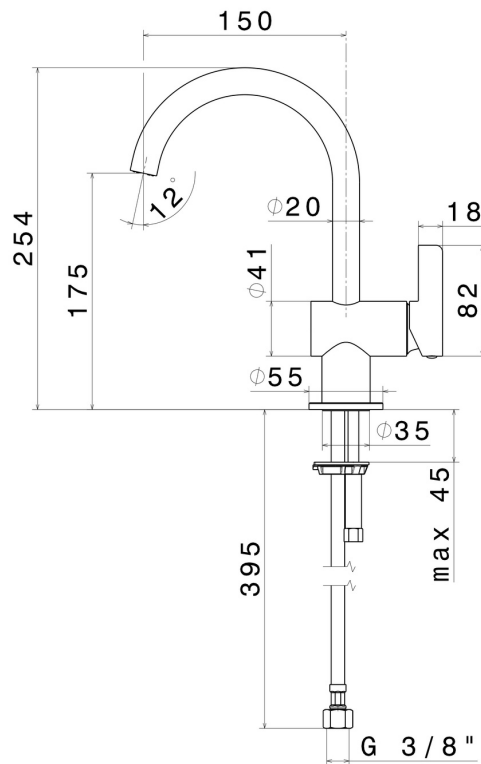

TECHNICAL DRAWING

AR Preview
try it in your home

More Details
on our [website](#)