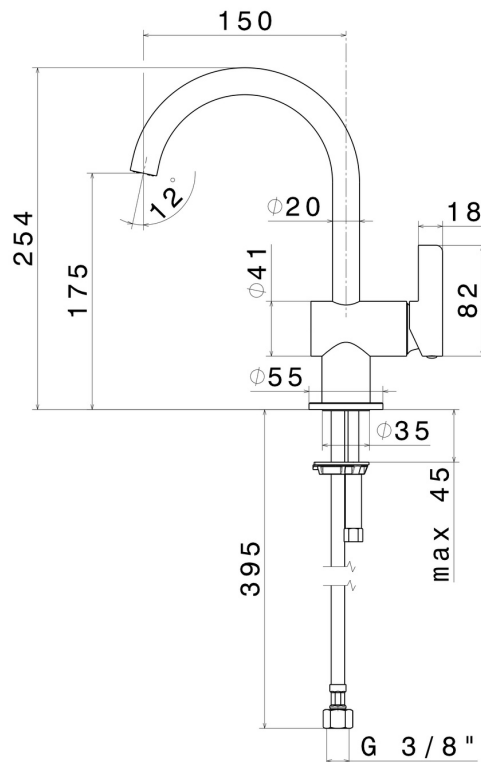

BLINK CHIC

71012.21.018

Single lever basin mixer - finish Chrome

Without pop-up waste set

FEATURES

- | | |
|-------------------|--------------------------|
| Material | Brass |
| Technology | Save Water |
| Installation | Freestanding |
| Hole type | Single hole |
| Waste / Drain set | Without waste set |
| Water mixing | Mechanical |

TECHNICAL DRAWING

BLINK CHIC

71012.21.018

Single lever basin mixer - finish Chrome

AVAILABLE FINISHES

21.018

Chrome

01.093