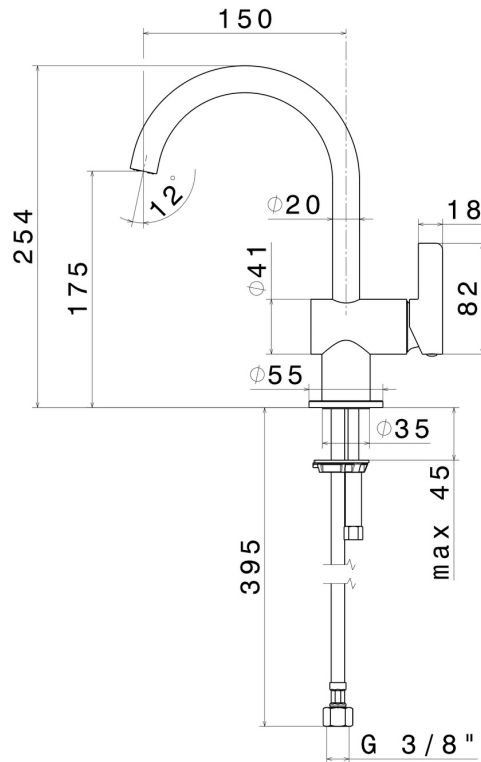

BLINK CHIC

71012.47.083

Single lever basin mixer - finish Groove Bronze

Without pop-up waste set

Groove Bronze

FEATURES

- | | |
|-------------------|--------------------------|
| Material | Brass |
| Technology | Save Water |
| Installation | Freestanding |
| Hole type | Single hole |
| Waste / Drain set | Without waste set |
| Water mixing | Mechanical |

TECHNICAL DRAWING

BLINK CHIC

71012.47.083

Single lever basin mixer - finish Groove Bronze

AVAILABLE FINISHES

47.083

Groove Bronze

01.093