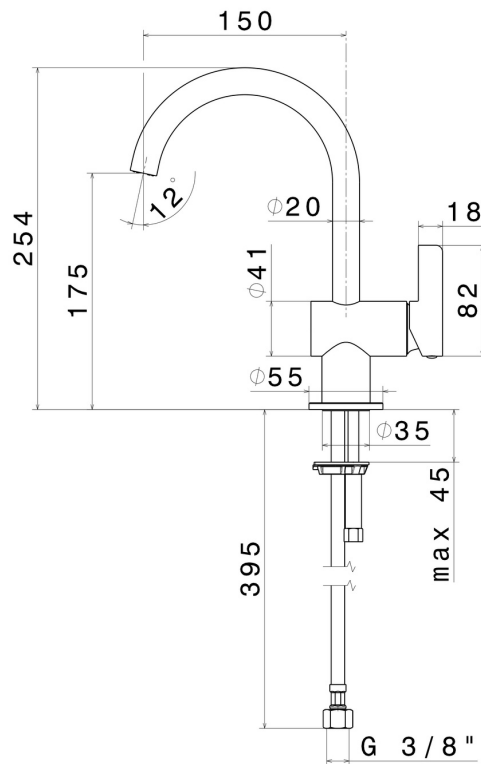

BLINK CHIC

71012.58.061

Single lever basin mixer - finish PVD Copper Bronze

Without pop-up waste set

PVD Copper Bronze

FEATURES

- | | |
|-------------------|--------------------------|
| Material | Brass |
| Technology | Save Water |
| Installation | Freestanding |
| Hole type | Single hole |
| Waste / Drain set | Without waste set |
| Water mixing | Mechanical |

TECHNICAL DRAWING

BLINK CHIC

71012.58.061

Single lever basin mixer - finish PVD Copper Bronze

AVAILABLE FINISHES

58.061

PVD Copper Bronze

01.093