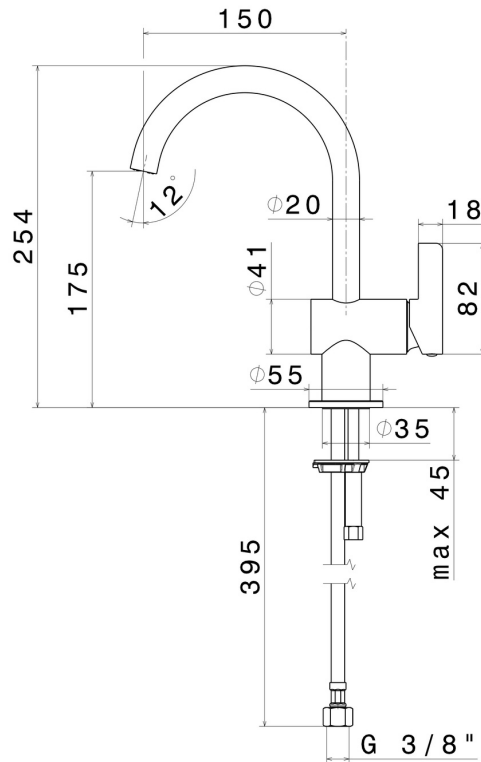

# BLINK CHIC

**71012.58.063**

Single lever basin mixer - finish PVD Gun Metal

Without pop-up waste set

## FEATURES

- |                   |                          |
|-------------------|--------------------------|
| Material          | <b>Brass</b>             |
| Technology        | <b>Save Water</b>        |
| Installation      | <b>Freestanding</b>      |
| Hole type         | <b>Single hole</b>       |
| Waste / Drain set | <b>Without waste set</b> |
| Water mixing      | <b>Mechanical</b>        |

## TECHNICAL DRAWING

**BLINK CHIC**

**71012.58.063**

Single lever basin mixer - finish PVD Gun Metal

**AVAILABLE FINISHES**

---

**58.063**

PVD Gun Metal