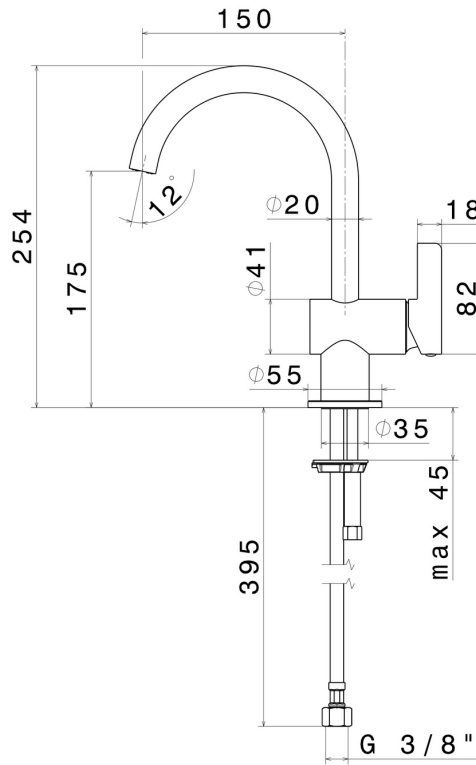

BLINK CHIC

71012.59.098

Single lever basin mixer - finish PVD Brushed Pale Gold

Without pop-up waste set

PVD Brushed Pale Gold

FEATURES

- | | |
|-------------------|--------------------------|
| Material | Brass |
| Technology | Save Water |
| Installation | Freestanding |
| Hole type | Single hole |
| Waste / Drain set | Without waste set |
| Water mixing | Mechanical |

TECHNICAL DRAWING

 **AR Preview**
try it in your home

More Details
on our [website](#)

BLINK CHIC

71012.59.098

Single lever basin mixer - finish PVD Brushed Pale Gold

AVAILABLE FINISHES

59.098

PVD Brushed Pale Gold

01.093

finish Matt Black

21.018

finish Chrome

47.083

finish Groove Bronze

58.061