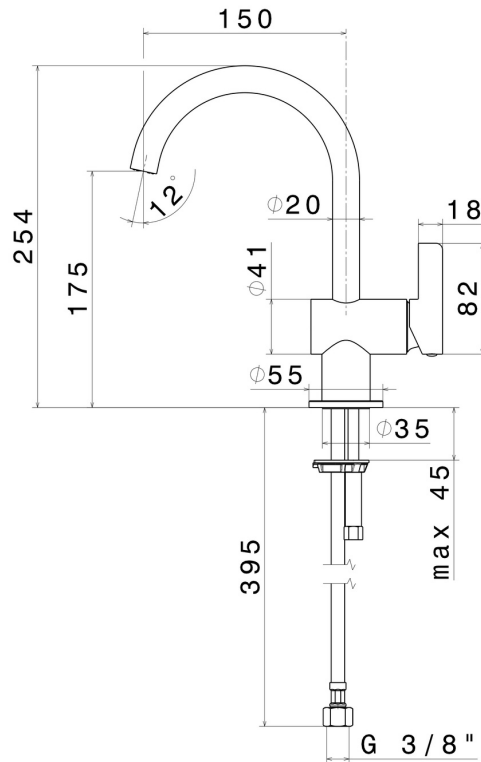

BLINK CHIC

71112.01.093

Single lever basin mixer - finish Matt Black

Luxury. Without pop-up waste set

FEATURES

- | | |
|-------------------|--------------------------|
| Material | Brass |
| Technology | Save Water |
| Installation | Freestanding |
| Hole type | Single hole |
| Waste / Drain set | Without waste set |
| Water mixing | Mechanical |

TECHNICAL DRAWING

 **AR Preview**
try it in your home

More Details
on our [website](#)

BLINK CHIC

71112.01.093

Single lever basin mixer - finish Matt Black

AVAILABLE FINISHES

01.093