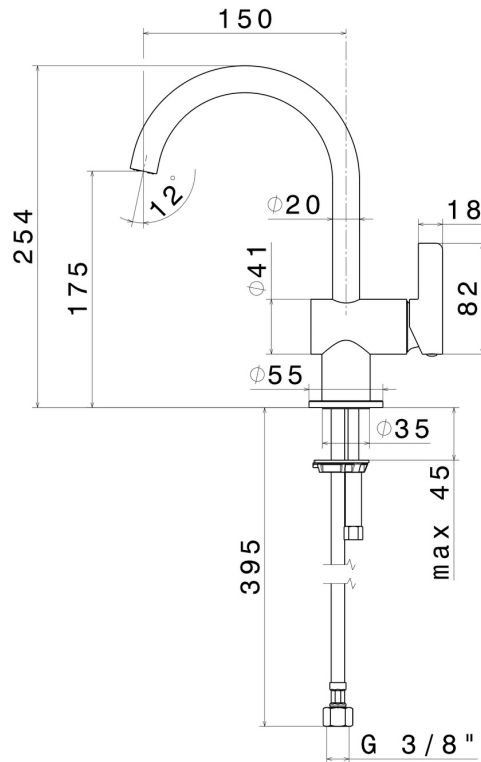

BLINK CHIC

71112.21.018

Single lever basin mixer - finish Chrome

Luxury. Without pop-up waste set

Chrome

FEATURES

- | | |
|-------------------|--------------------------|
| Material | Brass |
| Technology | Save Water |
| Installation | Freestanding |
| Hole type | Single hole |
| Waste / Drain set | Without waste set |
| Water mixing | Mechanical |

TECHNICAL DRAWING

BLINK CHIC

71112.21.018

Single lever basin mixer - finish Chrome

AVAILABLE FINISHES

21.018

Chrome

01.093