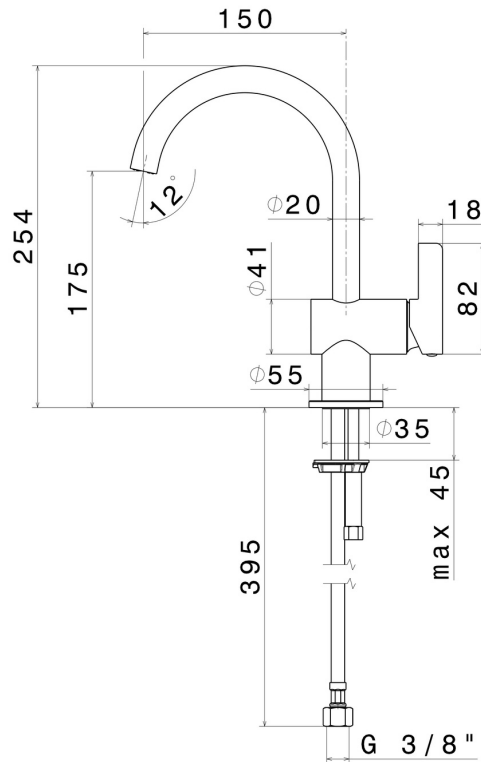

BLINK CHIC

71112.47.083

Single lever basin mixer - finish Groove Bronze

Luxury. Without pop-up waste set

Groove Bronze

FEATURES

- | | |
|-------------------|--------------------------|
| Material | Brass |
| Technology | Save Water |
| Installation | Freestanding |
| Hole type | Single hole |
| Waste / Drain set | Without waste set |
| Water mixing | Mechanical |

TECHNICAL DRAWING

 **AR Preview**
try it in your home

More Details
on our [website](#)

BLINK CHIC

71112.47.083

Single lever basin mixer - finish Groove Bronze

AVAILABLE FINISHES

47.083