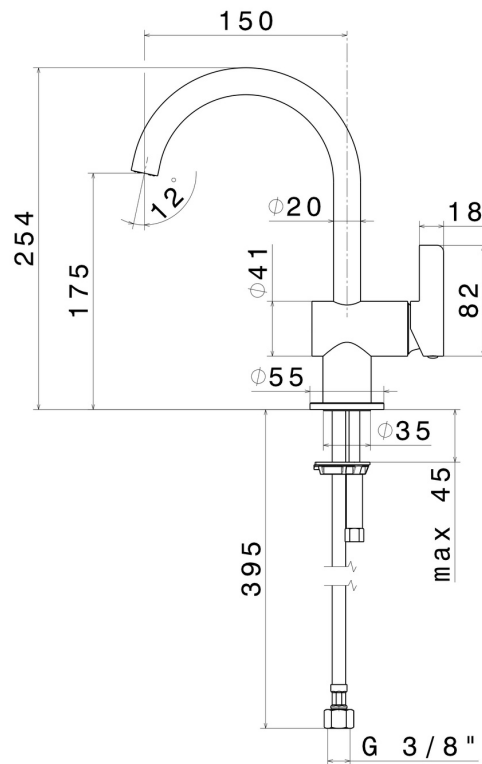

# BLINK CHIC

**71112.58.061**

Single lever basin mixer - finish PVD Copper Bronze

Luxury. Without pop-up waste set

PVD Copper Bronze

## FEATURES

- |                   |                          |
|-------------------|--------------------------|
| Material          | <b>Brass</b>             |
| Technology        | <b>Save Water</b>        |
| Installation      | <b>Freestanding</b>      |
| Hole type         | <b>Single hole</b>       |
| Waste / Drain set | <b>Without waste set</b> |
| Water mixing      | <b>Mechanical</b>        |

## TECHNICAL DRAWING

AR Preview  
try it in your home

More Details  
on our [website](#)

**BLINK CHIC**

**71112.58.061**

Single lever basin mixer - finish PVD Copper Bronze

**AVAILABLE FINISHES**

---