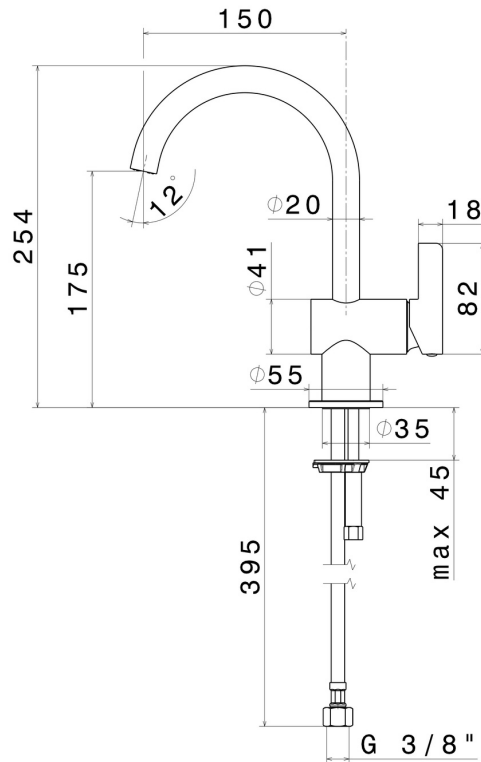

BLINK CHIC

71112.58.063

Single lever basin mixer - finish PVD Gun Metal

Luxury. Without pop-up waste set

FEATURES

- | | |
|-------------------|--------------------------|
| Material | Brass |
| Technology | Save Water |
| Installation | Freestanding |
| Hole type | Single hole |
| Waste / Drain set | Without waste set |
| Water mixing | Mechanical |

TECHNICAL DRAWING

 **AR Preview**
try it in your home

More Details
on our [website](#)

BLINK CHIC

71112.58.063

Single lever basin mixer - finish PVD Gun Metal

AVAILABLE FINISHES

58.063