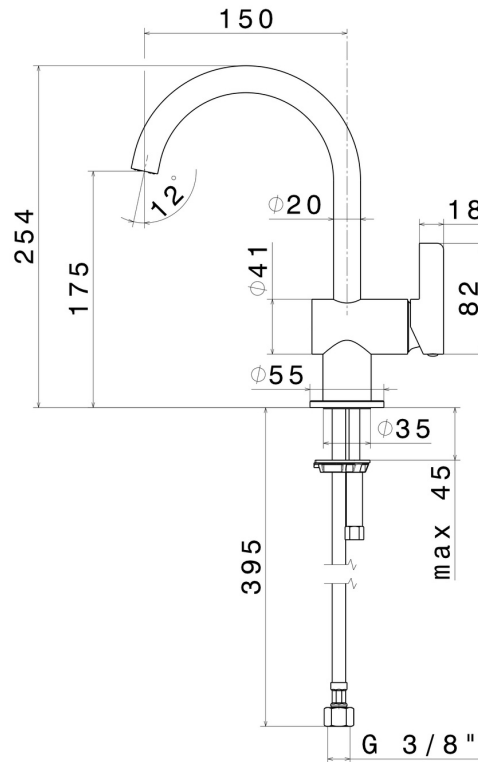

BLINK CHIC

71112.59.098

Single lever basin mixer - finish PVD Brushed Pale Gold

Luxury. Without pop-up waste set

PVD Brushed Pale Gold

FEATURES

- | | |
|-------------------|--------------------------|
| Material | Brass |
| Technology | Save Water |
| Installation | Freestanding |
| Hole type | Single hole |
| Waste / Drain set | Without waste set |
| Water mixing | Mechanical |

TECHNICAL DRAWING

 **AR Preview**
try it in your home

More Details
on our [website](#)

BLINK CHIC

71112.59.098

Single lever basin mixer - finish PVD Brushed Pale Gold

AVAILABLE FINISHES

59.098

PVD Brushed Pale Gold

01.093

finish Matt Black

21.018

finish Chrome

47.083

finish Groove Bronze

58.061