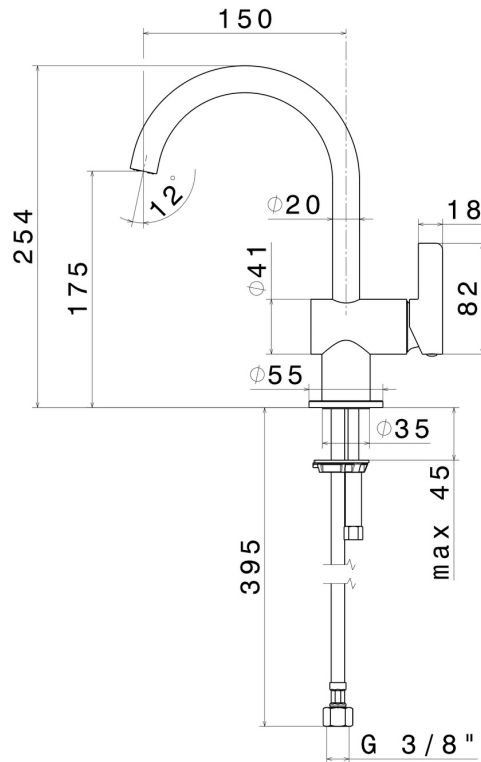

BLINK CHIC

71112.61.020

Single lever basin mixer - finish PVD Glossy Gold

Luxury. Without pop-up waste set

PVD Glossy Gold

FEATURES

- | | |
|-------------------|--------------------------|
| Material | Brass |
| Technology | Save Water |
| Installation | Freestanding |
| Hole type | Single hole |
| Waste / Drain set | Without waste set |
| Water mixing | Mechanical |

TECHNICAL DRAWING

 **AR Preview**
try it in your home

More Details
on our [website](#)

BLINK CHIC

71112.61.020

Single lever basin mixer - finish PVD Glossy Gold

AVAILABLE FINISHES

61.020