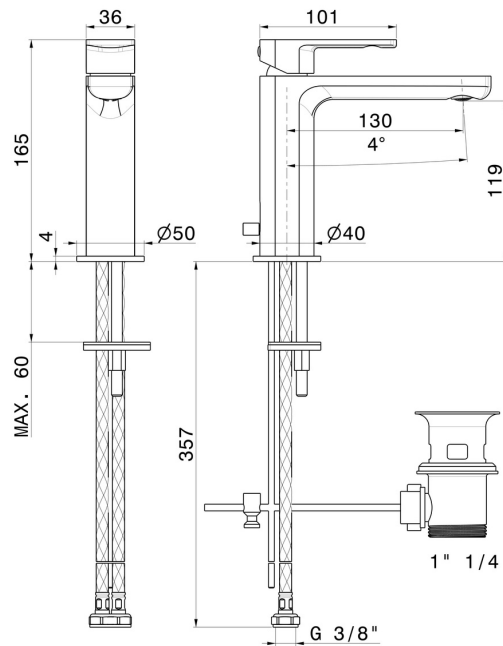

## 72010.01.014

Single lever basin mixer - finish Matt White

### FEATURES

Material	<b>Brass</b>
Technology	<b>Save Water</b>
Installation	<b>Freestanding</b>
Version	<b>Standard</b>
Hole type	<b>Single hole</b>
Control type	<b>Single lever</b>
Waste / Drain set	<b>With waste set</b>
Water mixing	<b>Mechanical</b>

### TECHNICAL DRAWING

**HAKA**

**72010.01.014**

Single lever basin mixer - finish Matt White

**AVAILABLE FINISHES**

---

**01.014**

Matt White