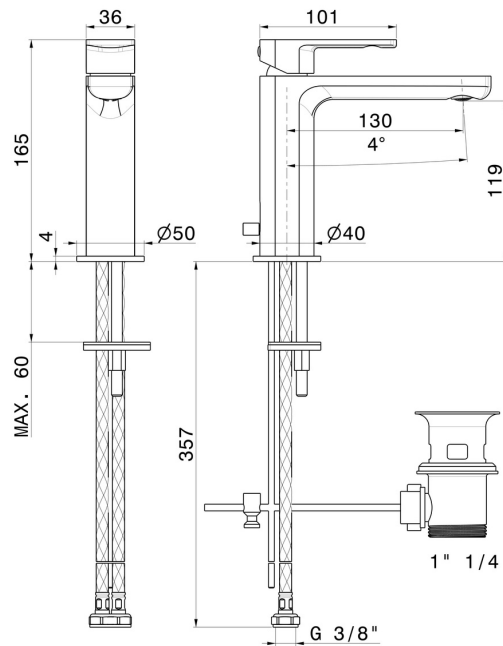

# HAKA

**72010.01.093**

Single lever basin mixer - finish Matt Black

## FEATURES

Material	<b>Brass</b>
Technology	<b>Save Water</b>
Installation	<b>Freestanding</b>
Version	<b>Standard</b>
Hole type	<b>Single hole</b>
Control type	<b>Single lever</b>
Waste / Drain set	<b>With waste set</b>
Water mixing	<b>Mechanical</b>

## TECHNICAL DRAWING

 **AR Preview**  
try it in your home

**More Details**  
on our [website](#)

**HAKA**

**72010.01.093**

Single lever basin mixer - finish Matt Black

**AVAILABLE FINISHES**

---