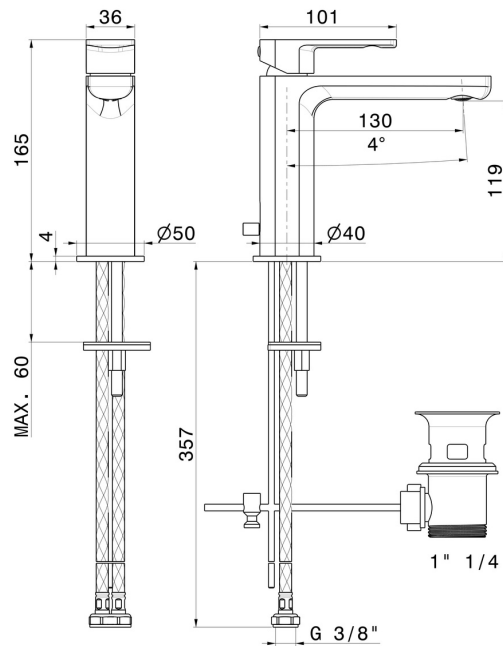

HAKA

72010.21.018

Single lever basin mixer - finish Chrome

FEATURES

- | | |
|-------------------|-----------------------|
| Material | Brass |
| Technology | Save Water |
| Installation | Freestanding |
| Version | Standard |
| Hole type | Single hole |
| Control type | Single lever |
| Waste / Drain set | With waste set |
| Water mixing | Mechanical |

TECHNICAL DRAWING

 **AR Preview**
try it in your home

More Details
on our [website](#)

HAKA

72010.21.018

Single lever basin mixer - finish Chrome

AVAILABLE FINISHES

21.018