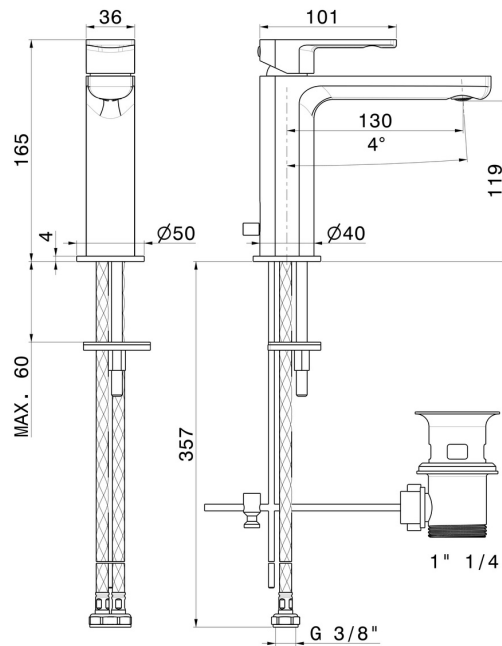

# HAKA

**72010.59.064**

Single lever basin mixer - finish PVD Brushed Gun Metal

PVD Brushed Gun Metal

## FEATURES

Material	<b>Brass</b>
Technology	<b>Save Water</b>
Installation	<b>Freestanding</b>
Version	<b>Standard</b>
Hole type	<b>Single hole</b>
Control type	<b>Single lever</b>
Waste / Drain set	<b>With waste set</b>
Water mixing	<b>Mechanical</b>

## TECHNICAL DRAWING

**HAKA**

**72010.59.064**

Single lever basin mixer - finish PVD Brushed Gun Metal

**AVAILABLE FINISHES**

---

**59.064**

PVD Brushed Gun Metal