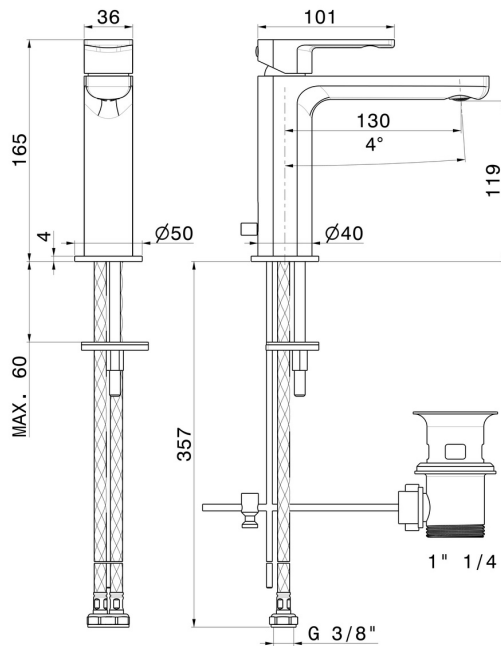

HAKA

72010.59.066

Single lever basin mixer - finish PVD Brushed steel

PVD Brushed steel

FEATURES

Material	Brass
Technology	Save Water
Installation	Freestanding
Version	Standard
Hole type	Single hole
Control type	Single lever
Waste / Drain set	With waste set
Water mixing	Mechanical

TECHNICAL DRAWING

HAKA

72010.59.066

Single lever basin mixer - finish PVD Brushed steel

AVAILABLE FINISHES

59.066

PVD Brushed steel

01.014